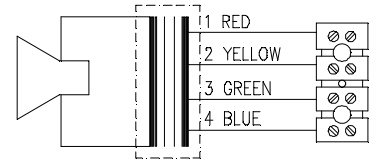

ISO 9001 CERTIFIED

Standard model delivered with two M20
Ex approved plastic blinding plugs

All outside nuts
and screws in
stainless steel

CIRCUIT DIAGRAM
TRANSFORMER

CIRCUIT DIAGRAM
LOW IMPEDANCE LINE

100V transformer
Primary
nominal tapings

SPL vs Freq

Specifications

Material / Color	Aluminum / anodized
Mounting	Bracket
Termination	e-chamber, screw terminals
Weight w/transformer	3,6 kg
IP-rating	67
Max. / min. amb. temp	40°C / -20°C
Rated / max. power	6 W / 15 W
SPL 1W/1m	90 dB
SPL rated power	97 dB
Effective freq. range	160 – 16000 Hz
Dispersion (-6dB) 1kHz / 4kHz	200° / 40°
Directivity factor, Q 1kHz	1,8
Options	Impedances, colors, labels