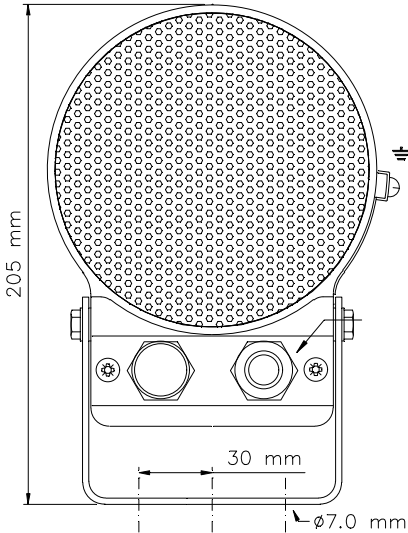

ISO 9001 CERTIFIED

Standard model delivered with two M20
Ex approved plastic blinding plugs

All outside nuts
and screws in
stainless steel

CIRCUIT DIAGRAM
TRANSFORMER

CIRCUIT DIAGRAM
LOW IMPEDANCE LINE

100V transformer
Primary
nominal tapings

SPL vs Freq

Specifications

Material / Color	Aluminum / anodized
Mounting	Bracket
Termination	e-chamber, screw terminals
Weight w/transformer	3,6 kg
IP-rating	67
Max. / min. amb. temp	40°C / -20°C
Rated / max. power	6 W / 15 W
SPL 1W/1m	90 dB
SPL rated power	97 dB
Effective freq. range	160 – 16000 Hz
Dispersion (-6dB) 1kHz / 4kHz	200° / 40°
Directivity factor, Q 1kHz	1,8
Options	Impedances, colors, labels