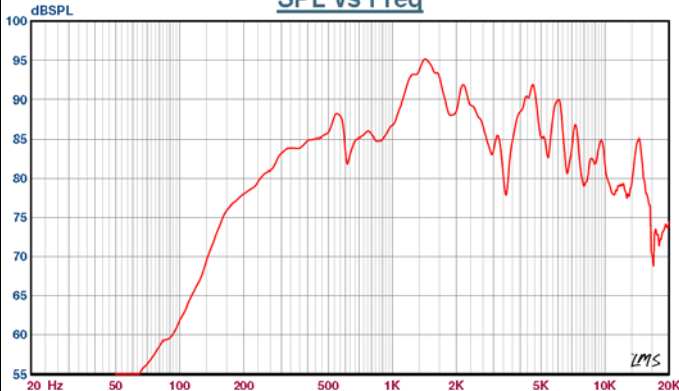

ISO 9001 CERTIFIED

Standard model delivered with two M20
Ex approved plastic blinding plugs

All outside nuts
and screws in
stainless steel

CIRCUIT DIAGRAM
TRANSFORMER

CIRCUIT DIAGRAM
LOW IMPEDANCE LINE

100V transformer
Primary
nominal tapings

1 : 2	6,0 W
2 : 3	3,0 W
3 : 4	1,5 W
1 : 3	1,0 W
2 : 4	0,5 W
1 : 4	0,3 W

Certified by / Certification code / Number: NEMKO / EEx de IIB+H2 T6 Gb/ Nemko 10 ATEX 1054
IECEx NEM 11.0016 II 2 G

Sound pressure levels at 1W/1m

SPL vs Freq

Specifications

Material / Color	Aluminum / anodized
Mounting	Bracket
Termination	e-chamber, screw terminals
Weight w/transformer	3,6 kg
IP-rating	67
Max. / min. amb. temp	40°C / -20°C
Rated / max. power	6 W / 15 W
SPL 1W/1m	90 dB
SPL rated power	97 dB
Effective freq. range	160 – 16000 Hz
Dispersion (-6dB) 1kHz / 4kHz	200° / 40°
Directivity factor, Q 1kHz	1,8
Options	Impedances, colors, labels