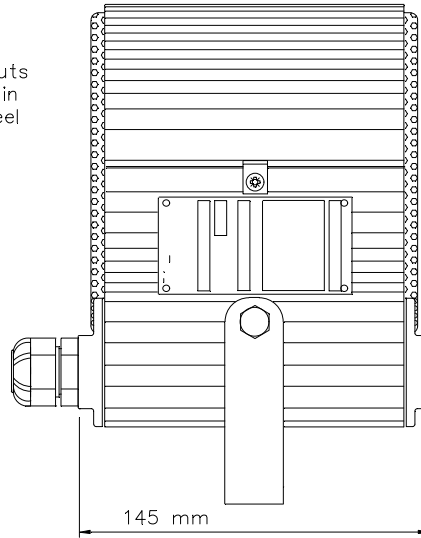

ISO 9001 CERTIFIED

Standard model delivered with two M20
Ex approved plastic blinding plugs

All outside nuts
and screws in
stainless steel

CIRCUIT DIAGRAM
TRANSFORMER

CIRCUIT DIAGRAM
LOW IMPEDANCE LINE

100V transformer
Primary
nominal tapings

SPL vs Freq

Specifications

Material / Color	Aluminum / anodized
Mounting	Bracket
Termination	e-chamber, screw terminals
Weight w/transformer	3,6 kg
IP-rating	67
Max. / min. amb. temp	40°C / -20°C
Rated / max. power	6 W / 15 W
SPL 1W/1m	90 dB
SPL rated power	97 dB
Effective freq. range	160 – 16000 Hz
Dispersion (-6dB) 1kHz / 4kHz	200° / 40°
Directivity factor, Q 1kHz	1,8
Options	Impedances, colors, labels