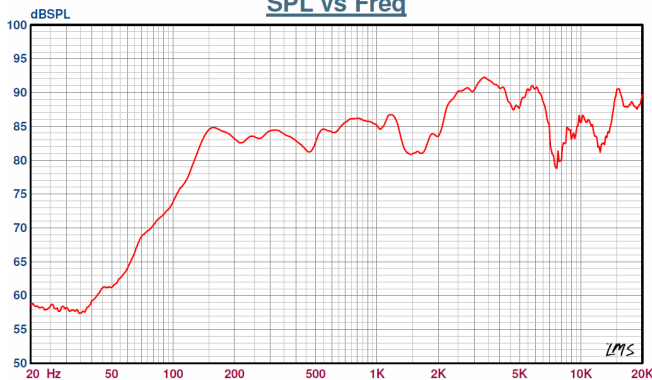

### Sound pressure levels at 1W/1m

#### SPL vs Freq

### Specifications

Material / Color	ABS / Black or white
Mounting	Bracket
Termination	Screw terminal
Weight w/transformer	3,1 kg
IP-rating	44*
Max. / min. amb. temp	90°C / -40°C
Rated power	40W
SPL 1W/1m	87 dB
SPL rated power	103 dB
Effective freq. range	70 – 20000 Hz
Dispersion (-6dB) 1kHz / 4kHz	170° / 70°(Vertical)
Options	Impedances, colors, labels