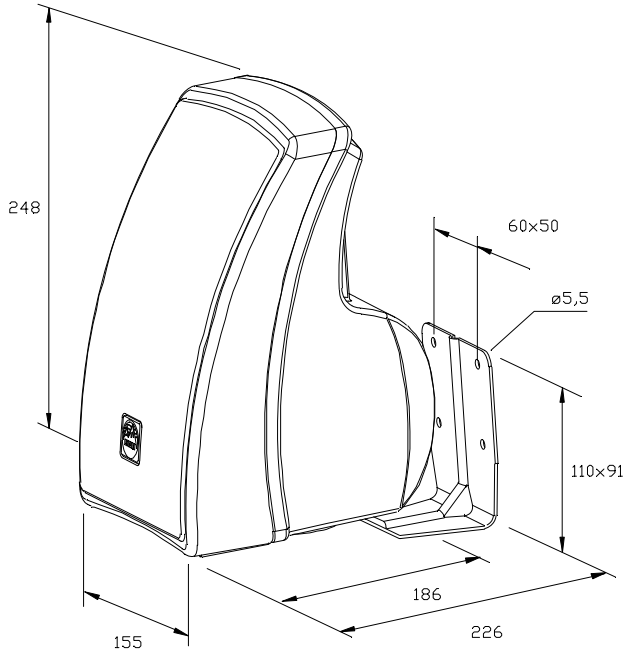

## MD-40(T)

ISO 9001 CERTIFIED

Optional DP bracket plastic

Standard bracket

MD-40 is delivered with standard bracket, backlid, cable glands and screws.  
Kabel dia 4-7,5mm - PG7.

Secondary switch tappings	
1 / 1	40,0 W
1 / 2	20,0 W
1 / 4	10,0 W