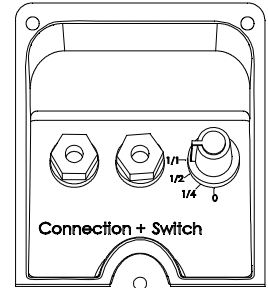

## MD-40(T)

ISO 9001 CERTIFIED

Optional DP bracket plastic

Standard bracket

MD-40 is delivered with standard bracket, backlid, cable glands and screws.  
Kabel dia 4-7,5mm - PG7.

Secondary switch tappings	
1 / 1	40,0 W
1 / 2	20,0 W
1 / 4	10,0 W