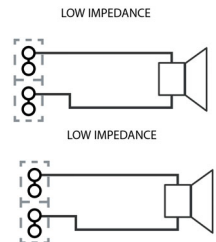

White : Green 70 V
White : Red 100 V

Secondary nominal tapings

C : 6,0W 6,0 W
C : 3,0W 3,0 W
C : 1,5W 1,5 W
C : 0,5W 0,5 W

Sound pressure levels at 1W/1m A + B system
SPL vs Freq

Specifications

Material / Color	PA / ABS / RAL9010
Mounting	Hooks
Termination	Spring Clamp
Weight w/transformer	1,1 kg
IP-rating	N/A
Max. / min. amb. temp	90°C / -20°C
Rated / max. power	6 W / 2x6 W
SPL 1W/1m	93 dB / 96 dB
SPL rated power	99 dB / 102 dB
Effective freq. range	240 – 15000 Hz
Dispersion (-6dB) 1kHz / 4kHz	91° / 62°
Directivity factor, Q 1kHz	4
Options	Impedances, colors, labels

Installation, Operation and Maintenance Procedures

- Two separate loudspeakers, two transformers and two terminals (A + B system).
- A + B system should be connected the same way so that systems are in phase.
- Install the ring into the cut-out hole turning the screws connected to the three hooks, screw clockwise until the ring is fixed to the ceiling.
- Connect cable to terminal 70V or 100V
- Turn the grille gently clockwise within the ring until it stops.
- Hooks can be mounted both ways, see drawing at the top of the page.
- For optimum performance, always use the correct voltage / power and operate within the frequency limits as stated.
- Do not open loudspeaker when energized.
- This loudspeaker is supplied with 2 year warranty against defective workmanship.