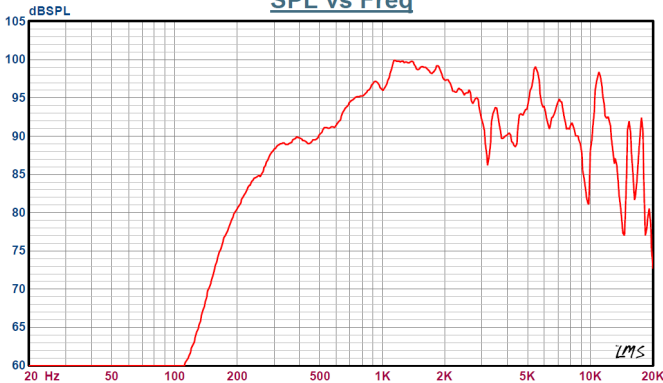

White : Green 70 V
White : Red 100 V

Secondary nominal tapings

C : 6,0W 6,0 W
C : 3,0W 3,0 W
C : 1,5W 1,5 W
C : 0,5W 0,5 W

Sound pressure levels at 1W/1m A + B system
SPL vs Freq

Specifications

Material / Color	PA / ABS / RAL9010
Mounting	Hooks
Termination	Spring Clamp
Weight w/transformer	1,1 kg
IP-rating	N/A
Max. / min. amb. temp	90°C / -20°C
Rated / max. power	6 W / 2x6 W
SPL 1W/1m	93 dB / 96 dB
SPL rated power	99 dB / 102 dB
Effective freq. range	240 – 15000 Hz
Dispersion (-6dB) 1kHz / 4kHz	91° / 62°
Directivity factor, Q 1kHz	4
Options	Impedances, colors, labels