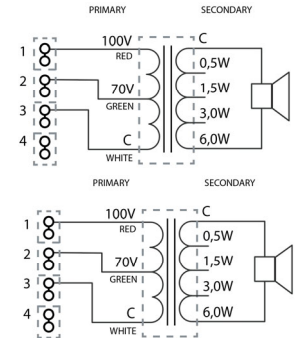

70/100 Volt combined transformer
Primary connections

White : Green 70 V
White : Red 100 V

Secondary nominal tapings

C : 6,0W 6,0 W
C : 3,0W 3,0 W
C : 1,5W 1,5 W
C : 0,5W 0,5 W