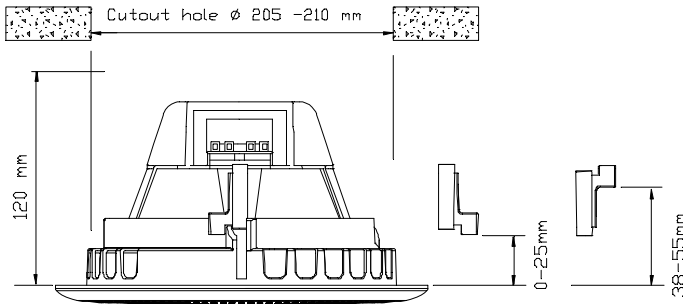

DNH

HEAD OFFICE, NORWAY

DNH AS

Phone..... + 47 35 98 56 00

E-mail..... dnh@dnh.no

Web-Site..... www.dnh.no

ENGLAND

DNH WW Ltd

Phone..... + 44 1908 275 000

Fax..... + 44 1908 275 100

E-mail..... dnh@dnh.co.uk

GERMANY

DNH GmbH

Phone... + 49 040 6569 30-0

Fax..... + 49 040 6569 30-30

E-mail..... dnh@dnh.de

USA

DNH Speakers Inc

Phone..... + 1 484 494 5790

Fax..... + 1 484 494 5793

E-mail..... dnh@dnhspeakers.com

BP-660(T) A+B

ISO 9001 CERTIFIED